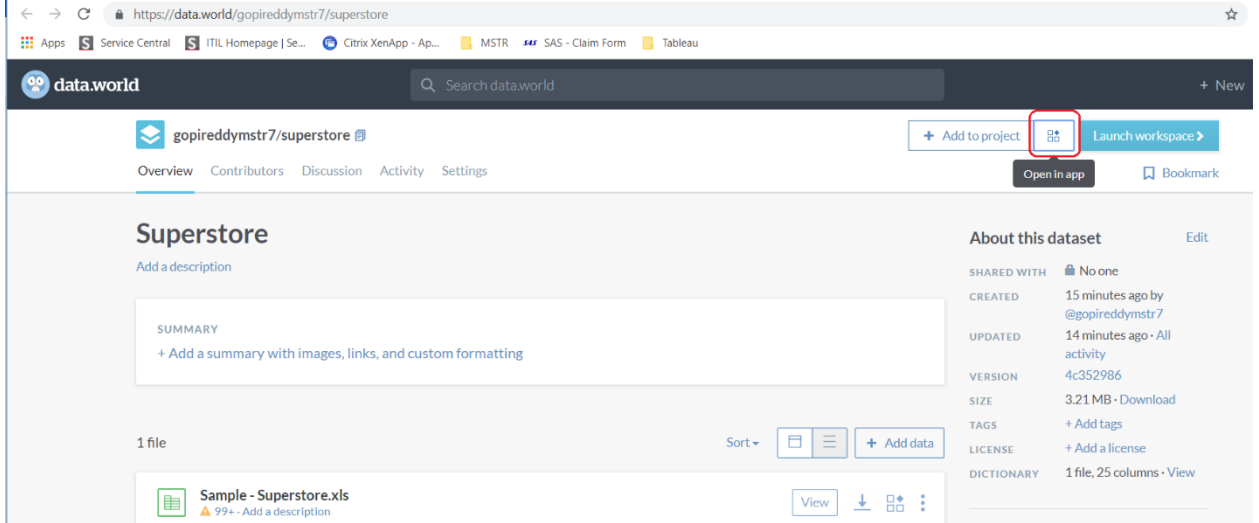

How to Integrate Tableau with Website (data world):

- 1) Register yourself in data world website
- 2) Load some sample data "superstore" in website
- 3) Click on this button, shown in below screen

Power BI
FEATURED, OPEN, BIVIZ +2
Create interactive dashboards and reports with advanced modeling and analysis options.